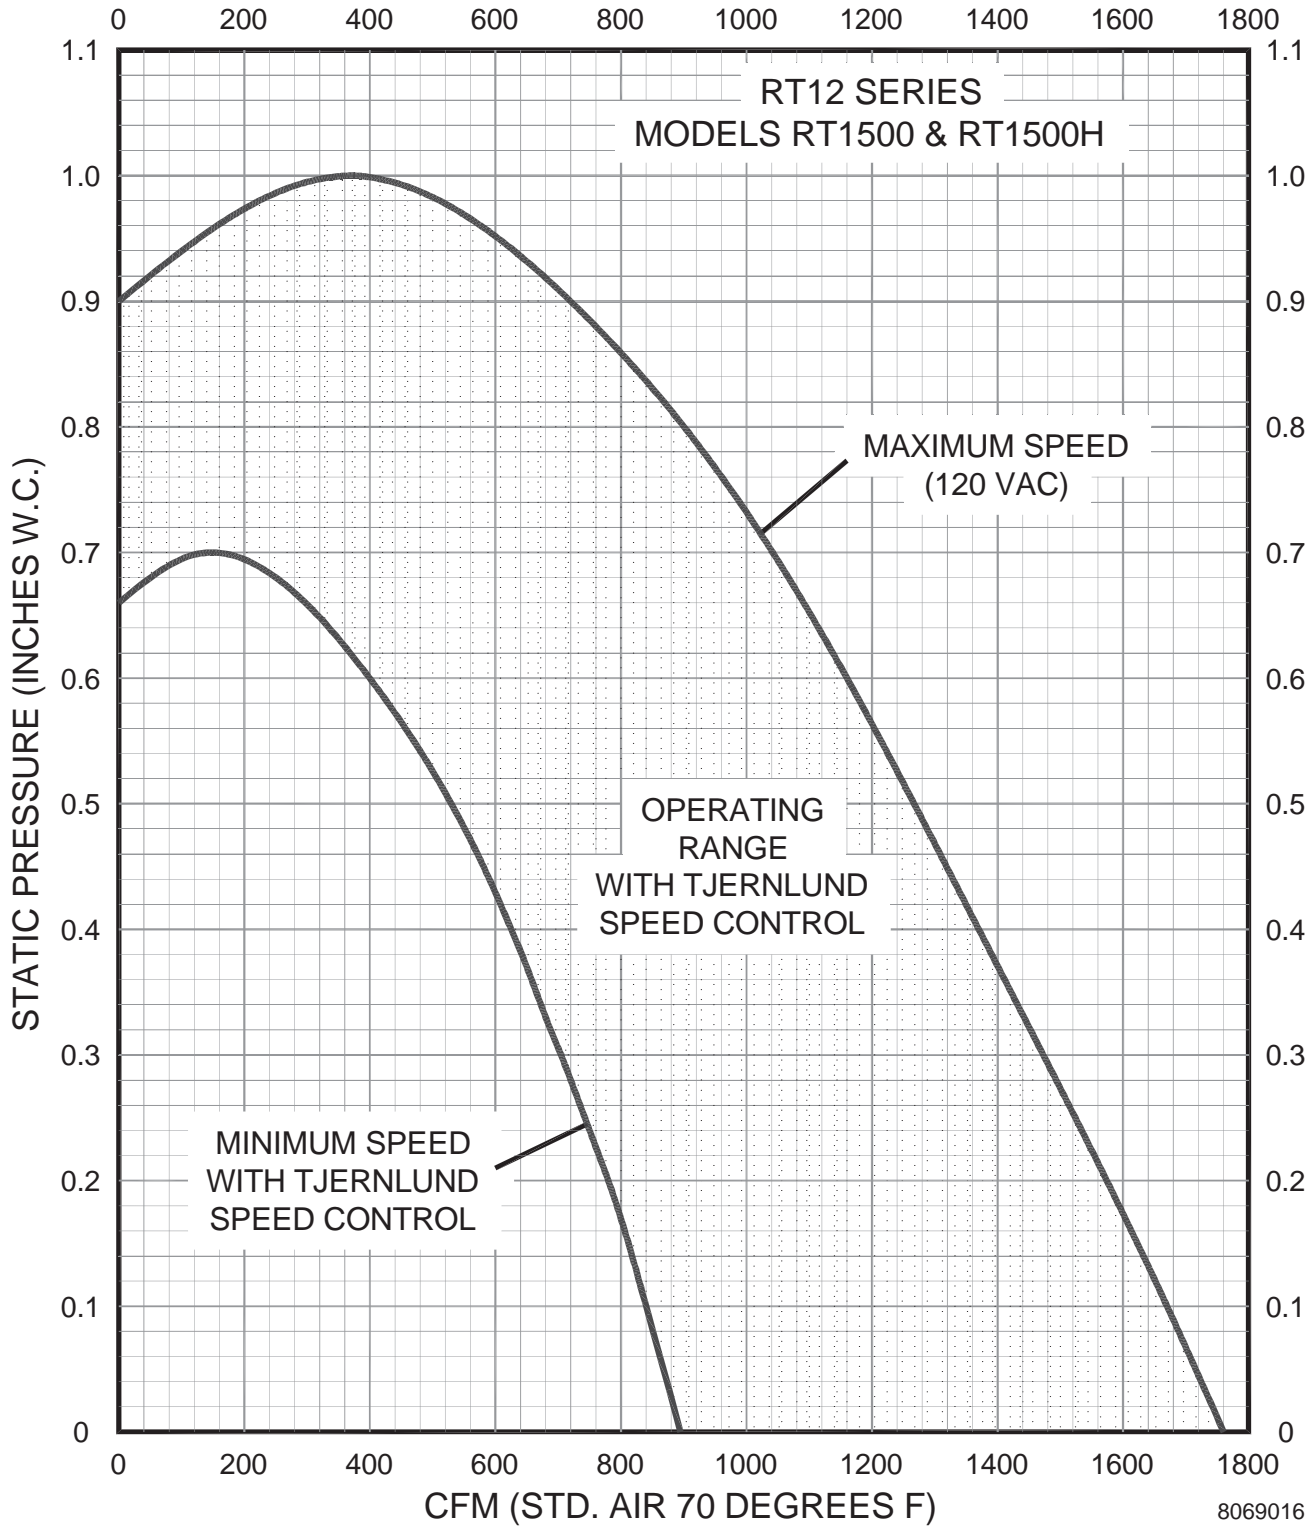

ROOFTOP INDUCER FAN CURVES

MODELS RT1500 & RT1500H

8069016